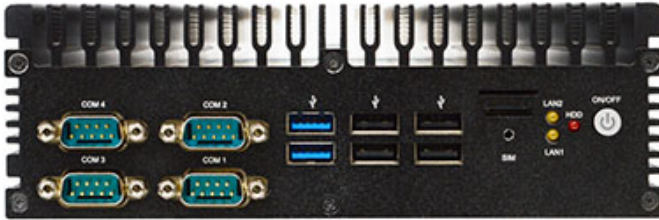

449.00 EUR

incl. 19% VAT, plus shipping

- Intel® Bay Trail SoC Processor (Default: J1900)
- Support 1 \* SO-DIMM DDR3L-1333MHz up to 8GB
- All-aluminum body, produced by casting process
- Operating Temperature: -40 ~ 70° C
- 9~24V DC-in (Lockable type)

MB Model	- MZ93-00B
Part No.	- HBJC386Z93-00B - HBJC386Z93W-00B (support WiFi)
BIOS	- AMI Flash ROM
CPU/Chipset	- Intel® Bay Trail SoC Processor (Default: J1900)
Memory	- Support 1 * SO-DIMM slots DDR3L-1333MHz up to 8GB